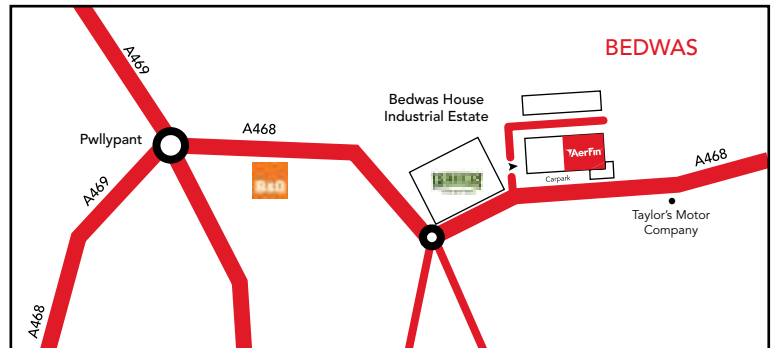

Address: Aerfin Limited, Unit D, Parc Bedwas  
2 Greenway, Bedwas House Industrial Estate  
Caerphilly CF83 8DW

T +44 (0) 2920 109 890

If you are visiting by road use the map here to find our offices and use the postcode CF83 8GF for SAT NAVs.

## Directions

### From M4, Cardiff

1. Head southwest on M4 toward Exit 32 (0.7 mi).
2. At junction 32, take the A470 exit to Cardiff/Caerdydd/Merthyr Tydfil/Merthyr Tudful (0.4 mi).
3. At the roundabout, exit onto the A470 ramp to Merthyr Tydfil/Merthyr Tudful (0.7 mi).
4. Merge onto A470 (2.3 mi).
5. Take the A4054/A468 exit toward Trefforest/Caerphilly/Caerffili (0.1 mi).
6. At the roundabout, take the 3rd exit onto Caerphilly Rd/A468. Continue to follow A468. Go through 4 roundabouts (4.2 mi).
7. At the roundabout, take the 1st exit onto Bedwas Rd/A468 (0.2 mi).
8. Turn left onto Greenway (0.1 mi).
9. Turn right. Destination will be on the right.

### From M4, Newport

1. Head northwest on M4 toward Exit 25 (4.9 mi).
2. At junction 28, take the A48 exit to Newport/Casnewydd (0.3 mi).
3. At the roundabout, take the 3rd exit onto Forge Rd/A4072/A467. Continue to follow Forge Rd. Go through 1 roundabout (1.0 mi).
4. At the roundabout, take the 1st exit onto Caerphilly Rd/A468. Continue to follow A468 (7.5 mi).
5. Turn right onto Greenway (0.1 mi).
6. Turn right. Destination will be on the right.